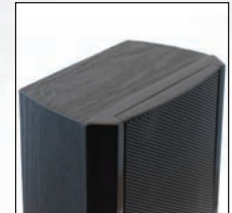

SCULPTURA SERIES

For those who possess a contemporary taste in décor and an affinity for performance speakers, the Sculptura series is the perfect hybrid solution. Smashing the myth that good sound can only come from conventional cabinets, the sculpted speakers are technological marvels that develop full, rich sound from their slim, rounded cabinets.

Equally proficient for home theater or stereo performance, Sculptura represents the future of home audio/video speaker systems.

Erikson
CONSUMER
A DIVISION OF J&A INDUSTRIES, LTD.

21000 Transcanada, Baie D'Urfé, Quebec H9X 4B7

Tel.: (514) 457-2555 • Fax: (514) 457-5507

Visit us at: www.eriksonconsumer.com • www.sinclairaudio.com